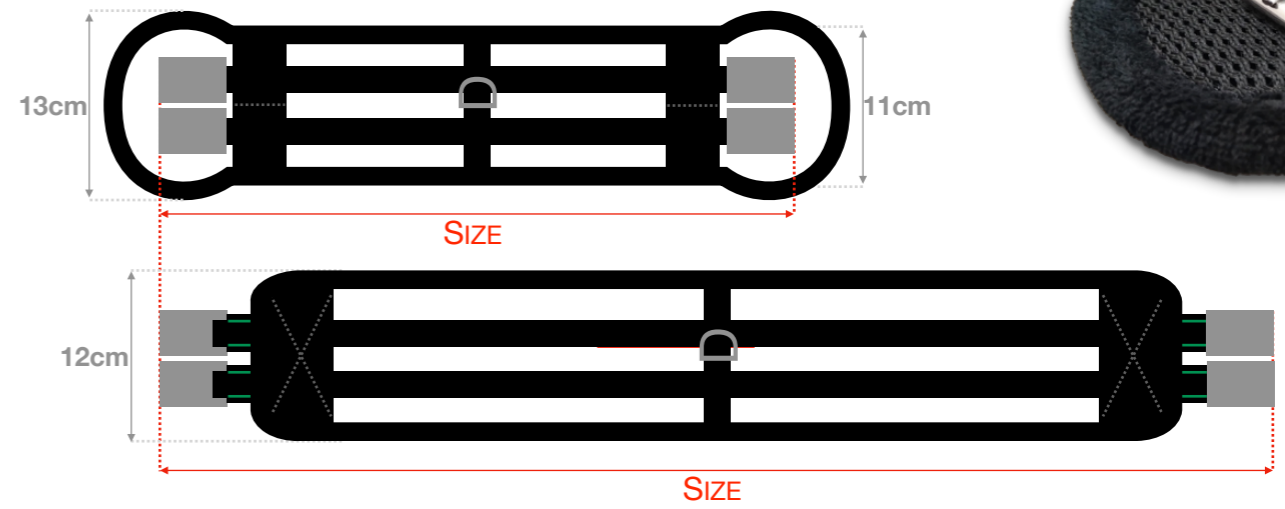

A - BUCKLE RIBBON

B - SHAPE

— : CLASSIC

— : SHAPED

C - SIZE

SIZE [BUCKLE-TO-BUCKLE]:

D - RIBBON COLOUR:

BLACK